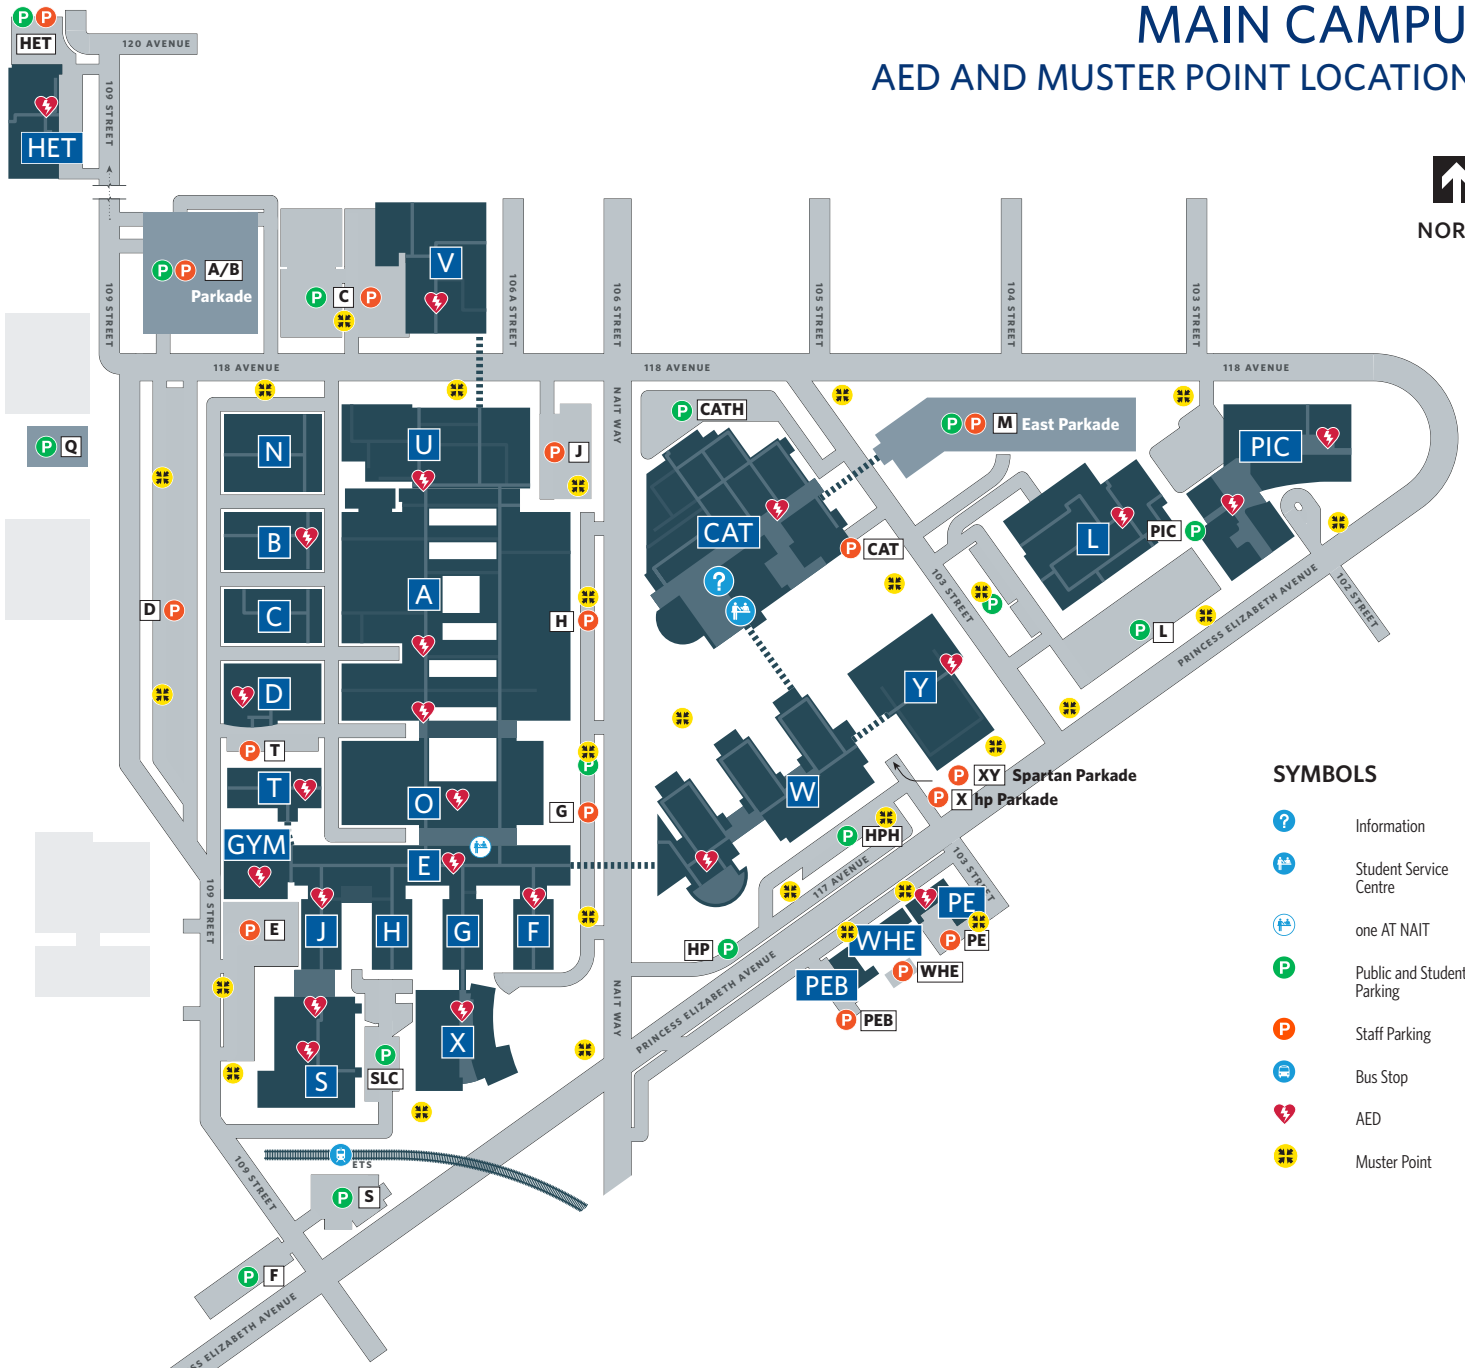

MAIN CAMPUS AED AND MUSTER POINT LOCATIONS

- ### SYMBOLS
- Information
 - Student Service Centre
 - one AT NAIT
 - Public and Student Parking
 - Staff Parking
 - Bus Stop
 - AED
 - Muster Point

AED LOCATIONS

- | | | | |
|---|---|---|--|
| <ul style="list-style-type: none"> A Industrial Building B B-Building CAT Feltham Centre D Services Building E Technical Building F Medical Wing GYM Gymnasium HET Heavy Equipment Technology Building J J-Wing L Continuing Education and Industry Training Centre | <ul style="list-style-type: none"> • (North) West Corridor opposite A141 • (South) West corridor near A159 • Center of the building on South Wall beside B111 • Main, 2, 3, 4, 5 floors: by elevators • Basement: across from elevators • In Security Operations centers #1, #2: Ask Security Communications Officer • 2nd floor across from 2016 south side of hallway • East side of hallway by F209 • By exit door on North East corner of gymnasium • Lobby on the north wall • Basement across from J001 • Main floor on West side of Elevator | <ul style="list-style-type: none"> O Central Building PE Human Resources Building PIC Productivity and Innovation Centre S Activities Centre T Administration Building U Learning Resources Centre V Industrial Technical Building W hp Centre X South Learning Centre Y Spartan Centre | <ul style="list-style-type: none"> • Health Services: ask receptionist, closed evenings and weekends • 2nd floor across from reception desk • Main, 3 floors: by elevators • Shop Area: On South West wall across from 161 • Right side of the office (middle of bleachers) • Basement/Fitness Centre: by weigh scale across from reception • 2, 7 floors: by elevators • West side entrance by exit, across from Fresh Express entrance • 2nd floor North Wall by inside stairwell • 2nd floor by middle elevator bank, across from 218/220 washrooms • Main floor on outside of Elevator North side of the building (East wall) • Main floor on East side of building by exit door |
|---|---|---|--|